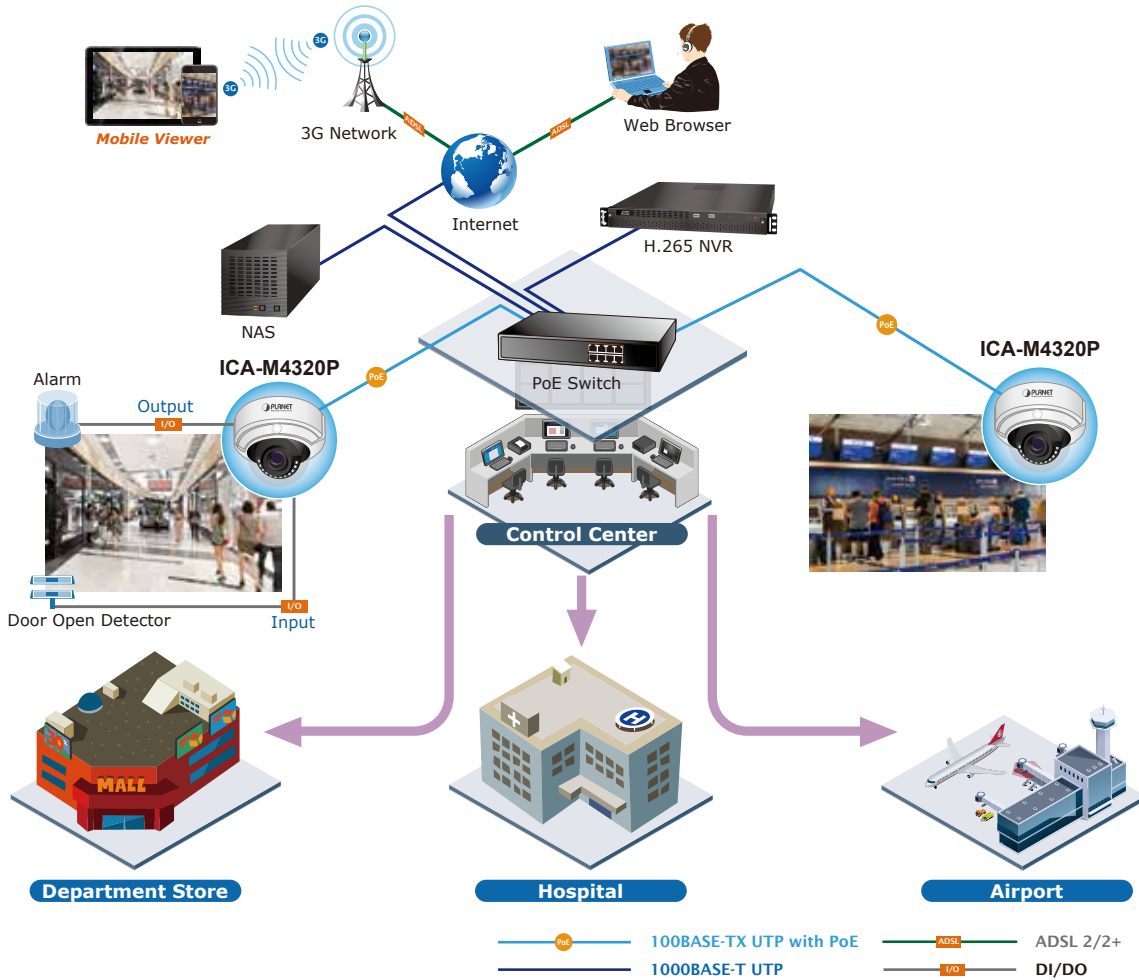

Passive Infrared (PIR) Sensor

When people pass by or in an emergency situation, the built-in PIR motion detection sensor in the ICA-M4320P will “detect” and start recording automatically. It is able to detect movement as far as 6 meters away. When a motion is detected in a specified area, the administrator will be alerted via e-mail, and at the same time, the captured images of the situation will be uploaded to a designated storage server via FTP to enable the administrator to instantly view the images.

Advanced Media Management

The ICA-M4320P supports a number of advanced features to enhance surveillance flexibility and event management capabilities. The advanced features include 7 configurable regions of privacy mask to protect personal privacy and external ports that allow accessories, such as speakers and microphones, to be added to the camera for two-way audio function.

2-way Audio

Flexible Installation and Power Functionality

Powered from a PoE power sourcing equipment such as PoE switch or PoE injector over a network cable, the ICA-M4320P, adopting the IEEE 802.3af standard, does not need extra power cables and manpower, thus reducing installation costs while increasing deployment flexibility and scalability. The ICA-M4320P is ONVIF compliant and interoperable with other brands in the market. The ICA-M4320P is indisputably the ideal choice for reliable and high-performance surveillance.

Applications

PLANET ICA-M4320P can perform in various surveillance applications. With high-resolution design, it can capture clear images and is perfect for identifying objects and persons. Moreover, the ICA-M4320P supports 802.3af PoE interface, and facilitates the indoor surveillance applications without worrying the electric source. Besides, NVR and Web UI management make you easy to do the configuration and live viewing. With so many features offered, the ICA-M4320P no doubt is your best choice for indoor surveillance solution.