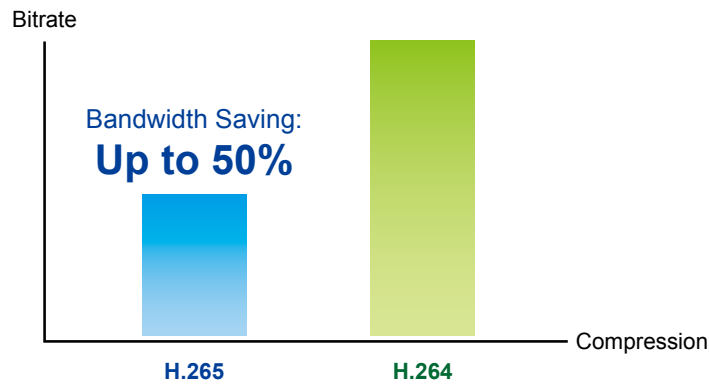

Clearer Images Delivered but Less Space Taken Up for Compression

The ICA-M4320P employs the H.265 technology to enable the camera to provide higher and more efficient image compression rates. If the same image quality level of H.264 is compared with that of H.265, the latter is able to save around 50% of bandwidth, meaning H.265 offers much higher quality video for less bandwidth. Thus, it can further enhance the overall performance of its IP surveillance system.